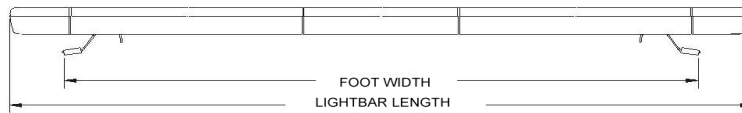

* Highmount bracket kit (P/N 155-0074-00) required (sold separately)

na: not available

** Spacer kit (P/N 155-0038-00) required (sold separately)

When fitting your lightbar ensure that the maximum foot width is not exceeded for the type of bar, as determined from the below measurements:

10 and 20 Series Bars:

Maximum foot width = Lightbar length – 180mm

15 and 30 Series Bars:

Maximum foot width = Lightbar length – 60mm

90 Series bars
(without underhung alley lights):

Maximum foot width = Lightbar length – 60mm