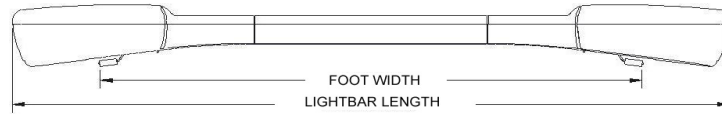

* Highmount bracket kit (P/N 155-0074-00) required (sold separately)

na: not available

** Spacer kit (P/N 155-0038-00) required (sold separately)

When fitting your lightbar ensure that the maximum foot width is not exceeded for the type of bar, as determined from the below measurements:

10 and 20 Series Bars:

Maximum foot width = Lightbar length – 180mm

15 and 30 Series Bars: